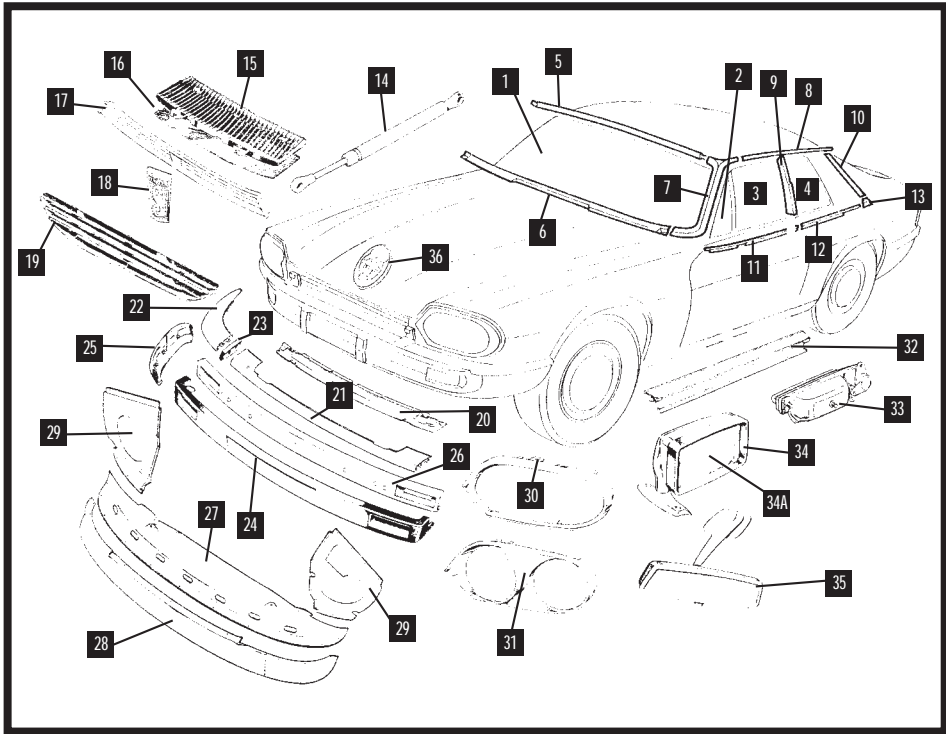

BODY FITTINGS XJS MODELS

WINDSCREEN		Item 1
MODEL	PART No	QTY PER VEHICLE
FHC & CABRIOLET	BD44231 (Clear) BD44232 (Tinted)	1 1
CONVERTIBLE	BBC6907 (Clear) BBC6908 (Tinted)	1 1

FRONT 1/4 LIGHT GLASS		Item 2
MODEL	PART No	QTY PER VEHICLE
FHC & CABRIOLET	BD44093/1 RH (Tinted) BD44094/1 LH (Tinted)	1 1