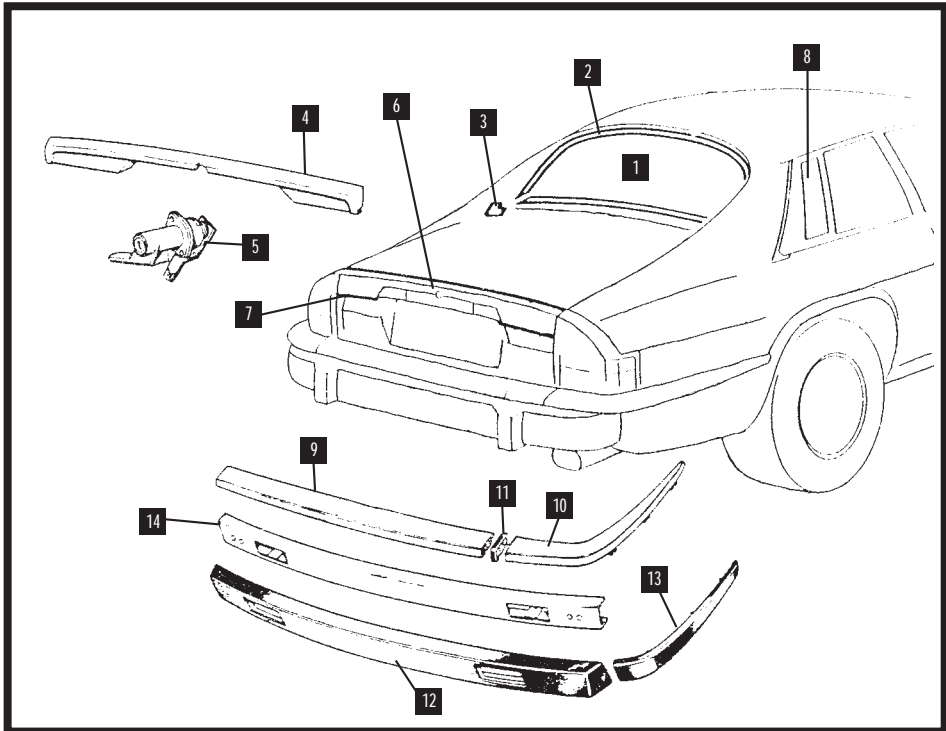

BODY FITTINGS XJS MODELS

REAR BUMPER CENTRE FINISHER Item 9		
MODEL	PART No	QTY PER VEHICLE
ALL PRE HE MODELS	BD46714	1
ALL OTHER MODELS	BCC3434	1

REAR BUMPER 1/4 FINISHERS Item 10		
MODEL	PART No	QTY PER VEHICLE
ALL PRE HE MODELS	BD46685 RH BD46686 LH	1 1
ALL OTHER MODELS	BEC4134 RH BEC4135 LH	1 1

REAR BUMPER FINISHER JOINT Item 11		
MODEL	PART No	QTY PER VEHICLE
ALL MODELS (Except XJS Pre HE)	BAC3479	2

REAR BUMPER BEAM COVER Item 12		
MODEL	PART No	QTY PER VEHICLE
ALL PRE HE MODELS	BD48264	1
ALL OTHER MODELS	BAC1337	1

REAR BUMPER SIDE COVERS Item 13		
MODEL	PART No	QTY PER VEHICLE
ALL MODELS (Except XJS Pre HE)	BAC2928 RH BAC2929 LH	1 1

REAR BUMPER BEAM Item 14		
MODEL	PART No	QTY PER VEHICLE
ALL PRE HE MODELS	BD48258	1
ALL OTHER MODELS	BAC1338	1

REAR SCREEN Item 1		
MODEL	PART No	QTY PER VEHICLE
FHC	BD44391	1
CABRIOLET	BAC7426	1
CONVERTIBLE	BBC8243	1

BOOT LOCK Item 5		
MODEL	PART No	QTY PER VEHICLE
ALL MODELS UPTO 1987	BD44162	1
ALL MODELS 1987 ON	BDC9038	1

REAR SCREEN CHROMES Item 2		
MODEL	PART No	QTY PER VEHICLE
FHC	BD44394 (Upper) BD44385 (Lower)	1 1
CABRIOLET (Hardtop)	BAC6104 RH BAC6105 LH	1 1

UPPER BOOT FINISHER Item 6		
MODEL	PART No	QTY PER VEHICLE
ALL MODELS	BD45640	1

REAR SCREEN CHROME CLIPS Item 3		
MODEL	PART No	QTY PER VEHICLE
FHC	BD47931	2
CABRIOLET (Hardtop)	BBC1327	2

UPPER BOOT FINISHER Item 7		
MODEL	PART No	QTY PER VEHICLE
ALL MODELS	BD45919 RH BD45920 LH	1 1

NUMBER PLATE LAMP HOUSING Item 4		
MODEL	PART No	QTY PER VEHICLE
ALL MODELS	BD44315	1

AIR EXTRACTORS Item 8		
MODEL	PART No	QTY PER VEHICLE
FHC	BDC7186 (Extractor) BDC7187 (Extractor) BDC3562 (Panel) BDC3563 (Panel)	1 1 1 1
ALL MODELS (Boot)	BCC8509	2
CONVERTIBLE (B Post)	BBC7743	2