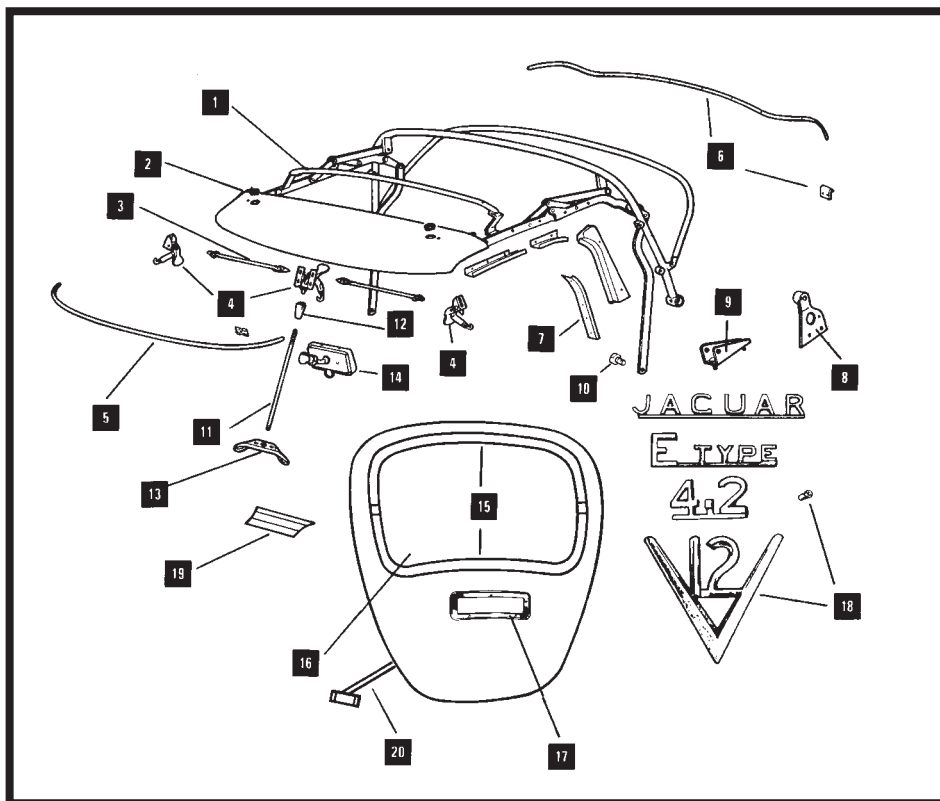

BODY FITTINGS 'E' TYPE

CANT RAIL CHROME		Item 7
MODEL	PART No	QTY PER VEHICLE
SER I & II ROADSTER	BD19294 LH	1
	BD19293 RH	1
V12 ROADSTER	BD39356 LH	1
	BD39355 RH	1

HARDTOP BRACKETS		Item 8
MODEL	PART No	QTY PER VEHICLE
SER I & II ROADSTER	BD23761	1
	BD22856 LH	1
	BD23760	1
	BD22857 RH	1
V12 ROADSTER	BD37888	2
MOUNTING BOLT ALL MODELS	BD23762	2

HOOD MOUNTING BRACKETS		Item 9
MODEL	PART No	QTY PER VEHICLE
SER I & II ROADSTER	BD19458 LH	1
	BD20657 RH	1
	BD19160 (Bolt)	2

HOOD FRAME		Item 1
MODEL	PART No	QTY PER VEHICLE
SER I ROADSTER	BD19464 (Frame)	1
	BD19464W (Wood)	1
SER II ROADSTER	BD19464 (Frame)	1
	BD19464W (Wood)	1
V12 ROADSTER	BD37941	1
	XKE99 (Rear Bar)	1

* Canopy available as separate item.

HOOD TOGGLES		Item 4
MODEL	PART No	QTY PER VEHICLE
SER I ROADSTER	BD15907 (Side)	2
	BD19515 (Centre)	1
SER II & V12 ROADSTER	BD36866 (Side)	2
	BD32772 (Centre)	1
ALL ROADSTER	BD15912 (Hook Only)	3

PIVOT BOLT		Item 10
MODEL	PART No	QTY PER VEHICLE
SER I & II ROADSTER	BD19393	2

CANOPY RING		Item 2
MODEL	PART No	QTY PER VEHICLE
SER I & II ROADSTER	BD20659	2

FRONT HOOD CHROME		Item 5
MODEL	PART No	QTY PER VEHICLE
SER I & II ROADSTER	BD20099	1
V12 ROADSTER	BD39038	1
CLIPS FOR ALL ROADSTERS	BD16794 (Clip)	20

MIRROR ROD		Item 11
MODEL	PART No	QTY PER VEHICLE
SER & II ROADSTER	BD19517	1
V12 ROADSTER	BD38144	1

FIXING STRAP		Item 3
MODEL	PART No	QTY PER VEHICLE
SER I & II ROADSTER	BD20660	2
	XKE60 (Fixing Kit)	2

REAR HOOD CHROME		Item 6
MODEL	PART No	QTY PER VEHICLE
SER I & II ROADSTER	BD28275	1
	BD20658 (Hook)	4

ROD TOP FIXING BLOCK		Item 12
MODEL	PART No	QTY PER VEHICLE
ALL ROADSTER	BD20857	1

ROD MOUNTING		Item 13
MODEL	PART No	QTY PER VEHICLE
3.8 SER I ROADSTER	BD23138	1
4.2 SER I & II ROADSTER	BD24544	1
V12 ROADSTER	BD38141	1