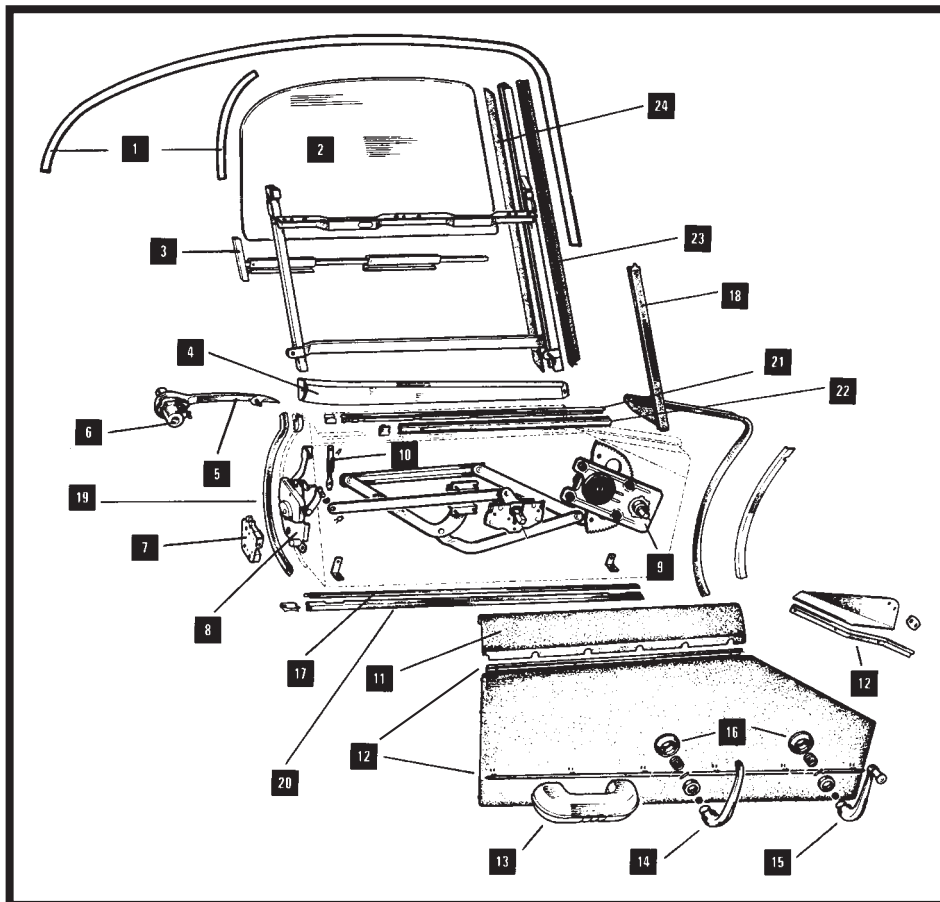

BODY FITTINGS 'E' TYPE

LOCK BARRELL Item 6

MODEL	PART No	QTY PER VEHICLE
ALL MODELS*	BD11999 LH BD12000 RH	1 1

* Not fitted to Ser I & II 2+2

NOTE:- Push button assemblies also available.

DOOR STRIKER Item 7

MODEL	PART No	QTY PER VEHICLE
SER I	BD19295 LH BD19296 RH	1 1
SER II & III	BD42229 LH BD42228 RH	1 1

DOOR LOCK Item 8

MODEL	PART No	QTY PER VEHICLE
SER I	BD20095 LH BD20096 RH	1 1
SER II & III	BD42231 LH BD42230 RH	1 1

WINDOW REGULATOR Item 9

MODEL	PART No	QTY PER VEHICLE
SER I ROADSTER & FHC	BD20523 LH BD20522 RH	1 1
SER II ROADSTER FHC	BD32363 LH BD32362 RH	1 1
V12 & 2+2	BD32617 LH BD32616 RH	1 1

DOOR LOCK LINK Item 10

MODEL	PART No	QTY PER VEHICLE
6 CYL ROADSTER & FHC	BD19445 BD23473 (Clip)	2 2
V12	BD32626 BD23473 (Clip)	2 2

DOOR TOP ROLL Item 11

MODEL	PART No	QTY PER VEHICLE
SER I & II ROADSTER & FHC	BD15505 LH BD15504 RH (Untrimmed)	1 1

CANT RAIL CHROME Item 1

MODEL	PART No	QTY PER VEHICLE
SER I & II ROADSTER	BD19294 LH BD19293 RH	1 1
SER I & II FHC	BD20746 LH BD20745 RH	1 1
V12 ROADSTER	BD39356 LH BD39355 RH	1 1
ALL 2+2	BD29016 LH BD29015 RH	1 1

DOOR GLASS Item 2

MODEL	PART No	QTY PER VEHICLE
SER I & II ROADSTER	BD15975 (Clear) BD15975/1 (Tint)	2 2
SER I & II FHC	BD20519 (Clear) BD20519/1 (Tint)	2 2
V12 ROADSTER	BD38054 (Clear) BD38054/1 (Tint)	2 2
ALL 2+2	BD27812 (Clear) BD29098 (Tint)	2 2

WINDOW RUNNER Item 3

MODEL	PART No	QTY PER VEHICLE
ALL 6 CYL ROADSTER & FHC	BD21020 BD21021	1 1
V12 & 2+2	BD38195 BD38196	1 1

OUTER DOOR CHROME Item 4

MODEL	PART No	QTY PER VEHICLE
SER I & II ROADSTER	BD25145 LH BD25144 RH	1 1
ALL 2+2	BD29285 LH BD29284 RH	1 1
V12 ROADSTER	BD38235 LH BD38234 RH	1 1

OUTER DOOR HANDLE (inc. LOCK) Item 5

MODEL	PART No	QTY PER VEHICLE
ALL MODELS	BD19246 LH BD19245 RH	1 1