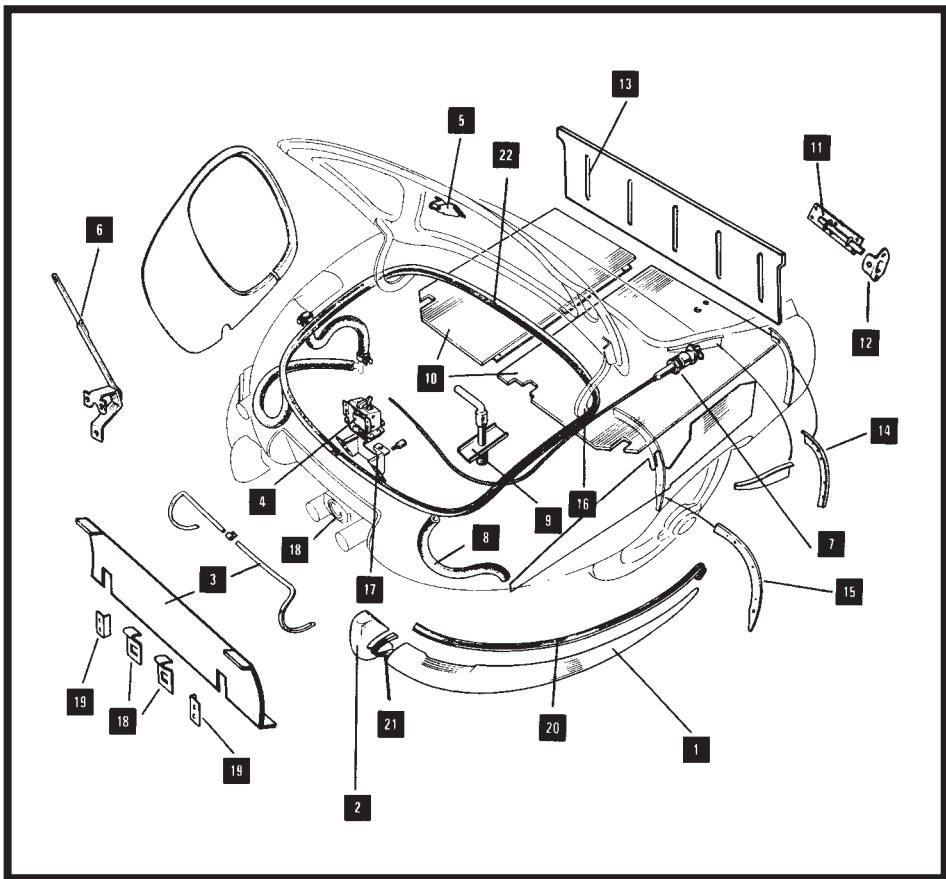

BODY FITTINGS 'E' TYPE

REAR BUMPER		Item 1
MODEL	PART No	QTY PER VEHICLE
SER I	BD19148 LH	1
	BD19147 RH	1
SER II	BD35588 LH	1
	BD35587 RH	1
	BD37909 (Centre)	1
V12 ROADSTER	BD36795 LH	1
	BD36794 RH	1
	BD37910 (Centre)	1
V12 2+2	BD36795 LH	1
	BD36794 RH	1
	BD37909 (Centre)	1

REAR OVER-RIDER		Item 2
MODEL	PART No	QTY PER VEHICLE
SER I	BD19136 LH	1
	BD19135 RH	1
SER II	BD35594 LH	1
	BD35593 RH	1
V12	BD38826 LH	1
	BD38825 RH	1
	BD38827 (Buffer)	2

REAR NUMBER PLATE FINISHER		Item 3
MODEL	PART No	QTY PER VEHICLE
SER I ROADSTER	BD19092/2 LH	1
	BD19092/1 RH	1
	BD24183 (Clip)	1
SER II	BD35962	1
V12 UK	BD38883	1
V12 FEDERAL	BD37349	1

BOOT LOCK		Item 4
MODEL	PART No	QTY PER VEHICLE
ALL ROADSTER	BD15898	1
ALL FHC & 2+2	BD27929	1

BOOT CATCH		Item 5
MODEL	PART No	QTY PER VEHICLE
ALL ROADSTER	BD15489	1
ALL FHC & 2+2	BD22596	1

HATCH STAY		Item 6
MODEL	PART No	QTY PER VEHICLE
4.2 FHC & 2+2 & V12 2+2	BD27357	1

BOOT PULL CABLE		Item 7
MODEL	PART No	QTY PER VEHICLE
ALL ROADSTER	BD27158	1

DRAIN HOSE		Item 8
MODEL	PART No	QTY PER VEHICLE
ALL MODELS	BD659/12	PER FT

SPARE WHEEL CLAMP		Item 9
MODEL	PART No	QTY PER VEHICLE
ALL 6 CYL MODELS	BD11007/1	1
V12 WIRE WHEELS	BD36808	1
V12 STEEL WHEELS	BD36809	1

BOOT BOARDS		Item 10
MODEL	PART No	QTY PER VEHICLE
ALL ROADSTER	XKE 26	1PR
ALL FHC & 2+2	XKE 26/1	1PR

SLIDING CATCH		Item 11
MODEL	PART No	QTY PER VEHICLE
ALL FHC	2370XK	2

RECEIVING PLATE		Item 12
MODEL	PART No	QTY PER VEHICLE
ALL FHC	BD23142	2

BOOT BOARD RUBBER		Item 13
MODEL	PART No	QTY PER VEHICLE
ALL FHC & 2+2	XKER40	PER MTR.

Stainless steel runners also available.