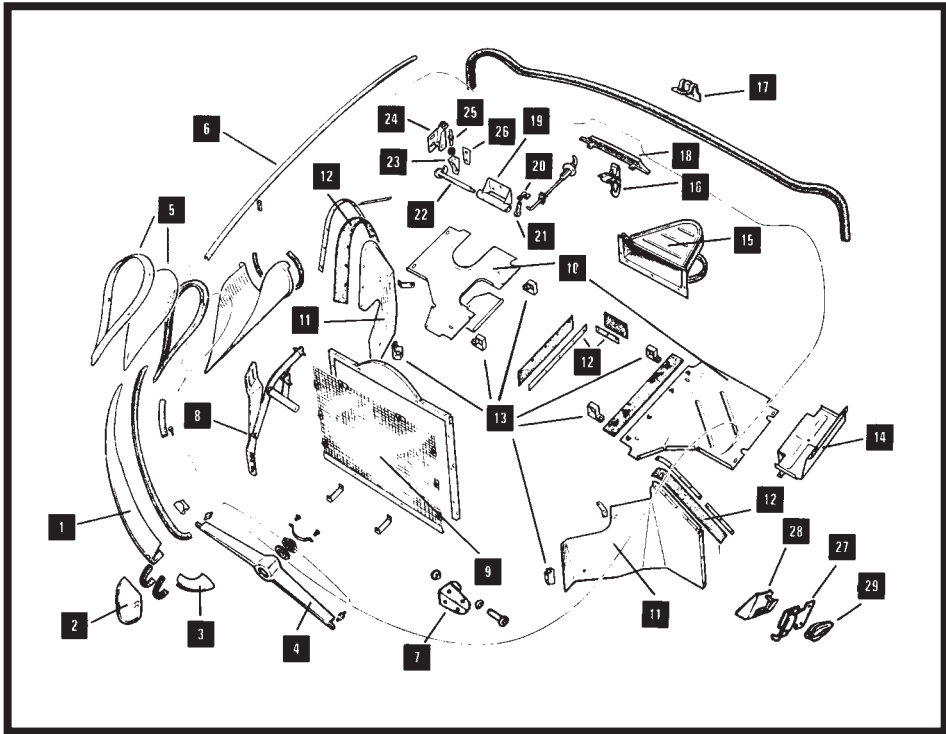

BODY FITTINGS 'E' TYPE

FRONT BUMPERS			Item 1
MODEL	PART No	QTY PER VEHICLE	
SER I	BD15532 LH BD15533 RH	1 1	
SER II	BD35577 LH BD35576 RH	1 1	
SER III UK SPEC	BD38516 LH BD38515 RH	1 1	
SEAL FOR ALL	XKER1	2	

FRONT OVER-RIDERS			Item 2
MODEL	PART No	QTY PER VEHICLE	
SER I	BD19112 LH BD19111 RH	1 1	
SER II	BD35601 LH BD35600 RH	1 1	
SER III	BD38804 LH BD38803 RH BD38827 (Buffer)	1 1 1	
SEAL FOR ALL	XKER4	PER MTR	

BUMPER EXTENSION			Item 3
MODEL	PART No	QTY PER VEHICLE	
SER I ONLY	BD19113	2	

GRILLE/MOTIF BAR			Item 4
MODEL	PART No	QTY PER VEHICLE	
SER I	BD17700 (Bar) C24792 (Mtg) C16336 (Badge) BD19034 (Clip) BD19033 (Holder)	1 2 1 1 1	
SER II	BD35500 (Bar) BD28520 (Badge) BD28519 (Clip)	1 1 1	
SER III	BD38844 (Grille) BD39521 (Top Trim) BD38832 (Bottom Trim) BD39575 (Scoop Trim)	1 1 1 1	

HEADLAMP TRIM			Item 5
MODEL	PART No	QTY PER VEHICLE	
SER I	BD16790 LH BD16789 RH (Chromes) BD16787 LH BD16786 RH (Glass) XKER23 (Seal)	1 1 1 1 2	
3.8	BD22780/4 (Slotted Screw)	12	
4.2	BD26675/4 (Pozi Drive Screw)	12	
SER I^{1/2}	BD31133 (LH Inner) BD31131 (LH Outer) BD31132 (RH Inner) BD31130 (RH Outer) GHF 1461 (Rivit) BD31129 (Joint) BD35730 LH (Seal) BD35729 RH (Seal)	1 1 1 1 14 2 1 1	

HEADLAMP TRIM continued			Item 5
MODEL	PART No	QTY PER VEHICLE	
SER II & III	BD35671 (LH Inner) BD35669 (LH Outer) BD35695 (LH Top) BD35670 (RH Inner) BD35668 (RH Outer) BD35694 (RH Top) GHF1461 (Rivit) BD31129 (Joint) BD35730 (LH Seal) BD35729 (RH Seal)	1 1 1 1 1 1 14 2 1 1	

BONNET BEAD			Item 6
MODEL	PART No	QTY PER VEHICLE	
SER I	BD19029 (Long) BD19029/2 (Short) BD19030 (Clip)	2 2 22	
SER II & III	BD19029 BD19030 (Clip)	2 14	

BONNET HINGE FITTINGS			Item 7
MODEL	PART No	QTY PER VEHICLE	
ALL MODELS	C19326 (Hinge) C19330 (Pin) C16804 (Bush) BD20950/2 (Shim) BD18951/2	2 2 4 A/R A/R	

BONNET STAY			Item 8
MODEL	PART No	QTY PER VEHICLE	
SER I & EARLY	BD20017 LH BD20016 RH	1 1	
SER II	BD19972 (Spring)	4	
LATE SER II	BD36893	1	
SER III	BD42771 UK BD42224 Federal	1 1	

BONNET STONEGUARD			Item 9
MODEL	PART No	QTY PER VEHICLE	
ALL 6 CYL V12	MRE55 MRE55A	1 1	

FRAME STONEGUARDS			Item 10
MODEL	PART No	QTY PER VEHICLE	
3.8 SER I	MRE51 RH MRE52 LH	1 1	
4.2 FHC & ROADSTER	MRE51 RH MRE52B LH	1 1	
SER I & II 2+2	MRE51A RH MRE52C LH	1 1	
V12	BD37186 RH BD37187 LH	1 1